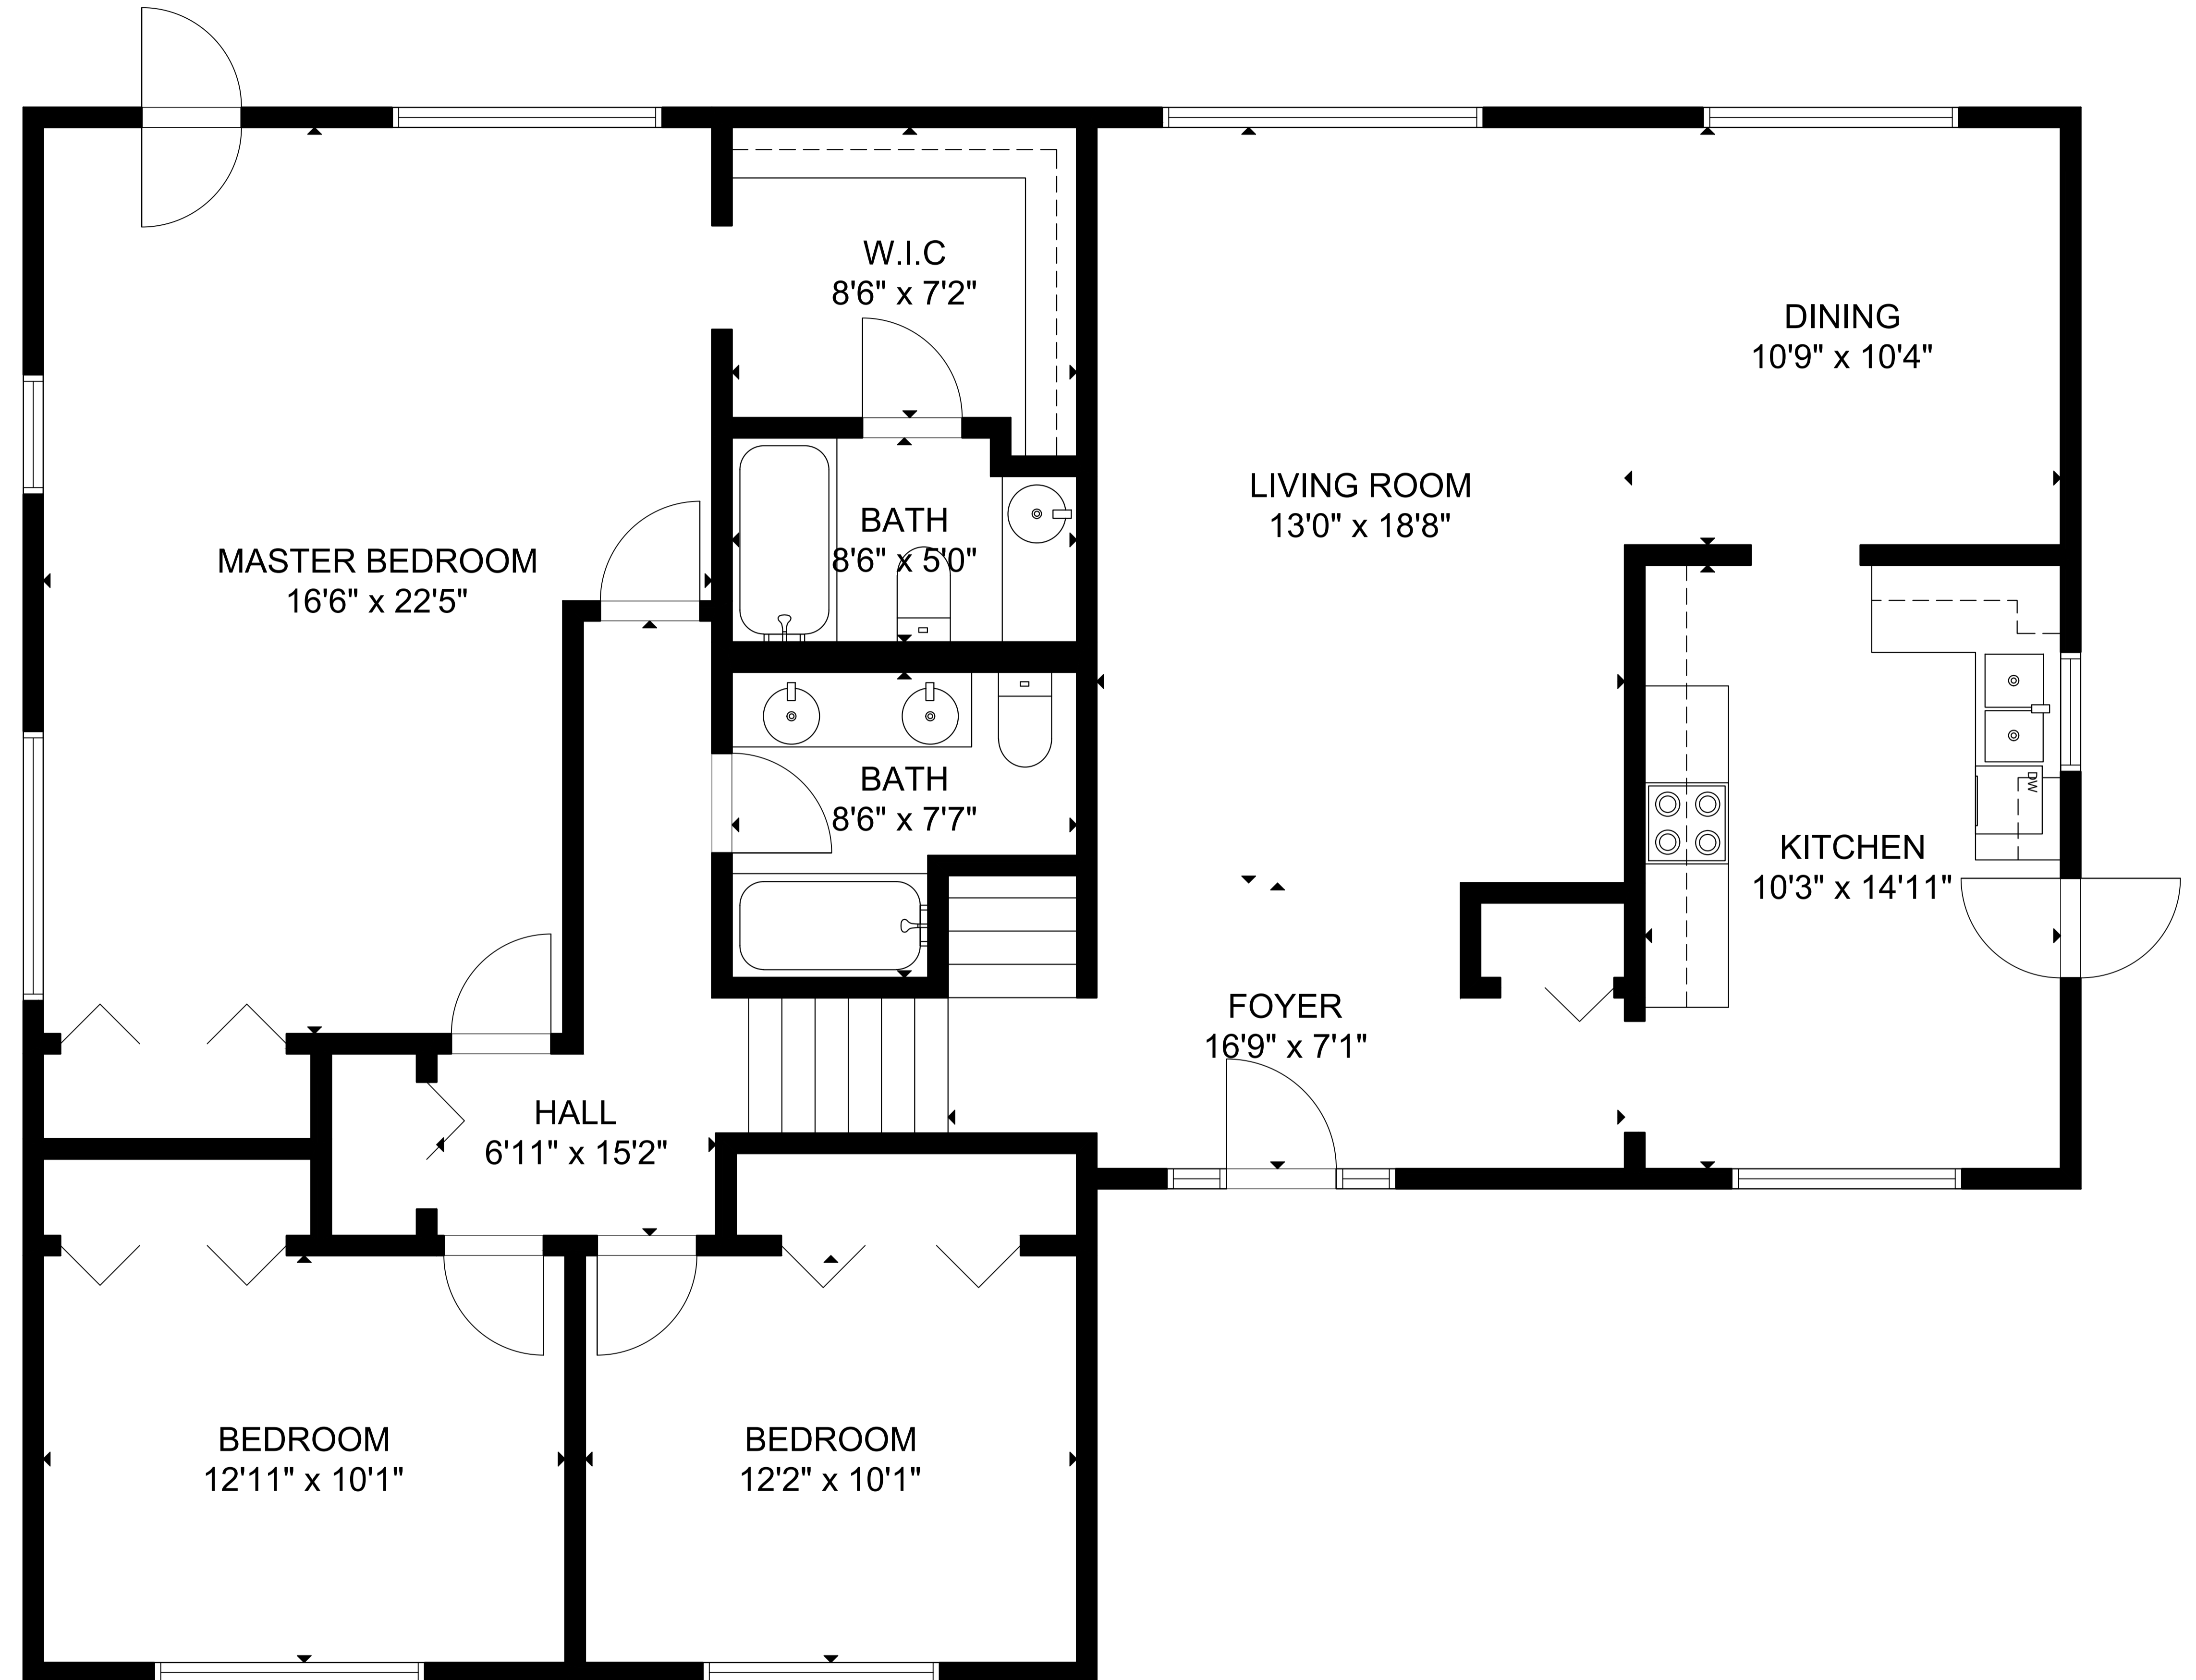

FLOOR 1

FLOOR 2

GROSS INTERNAL AREA

TOTAL: 2,067 sq ft

FLOOR 1: 475 sq ft, FLOOR 2: 1,592 sq ft

EXCLUDED AREA: GARAGE: 479 sq ft

SIZE AND DIMENSIONS ARE APPROXIMATE, ACTUAL MAY VARY.