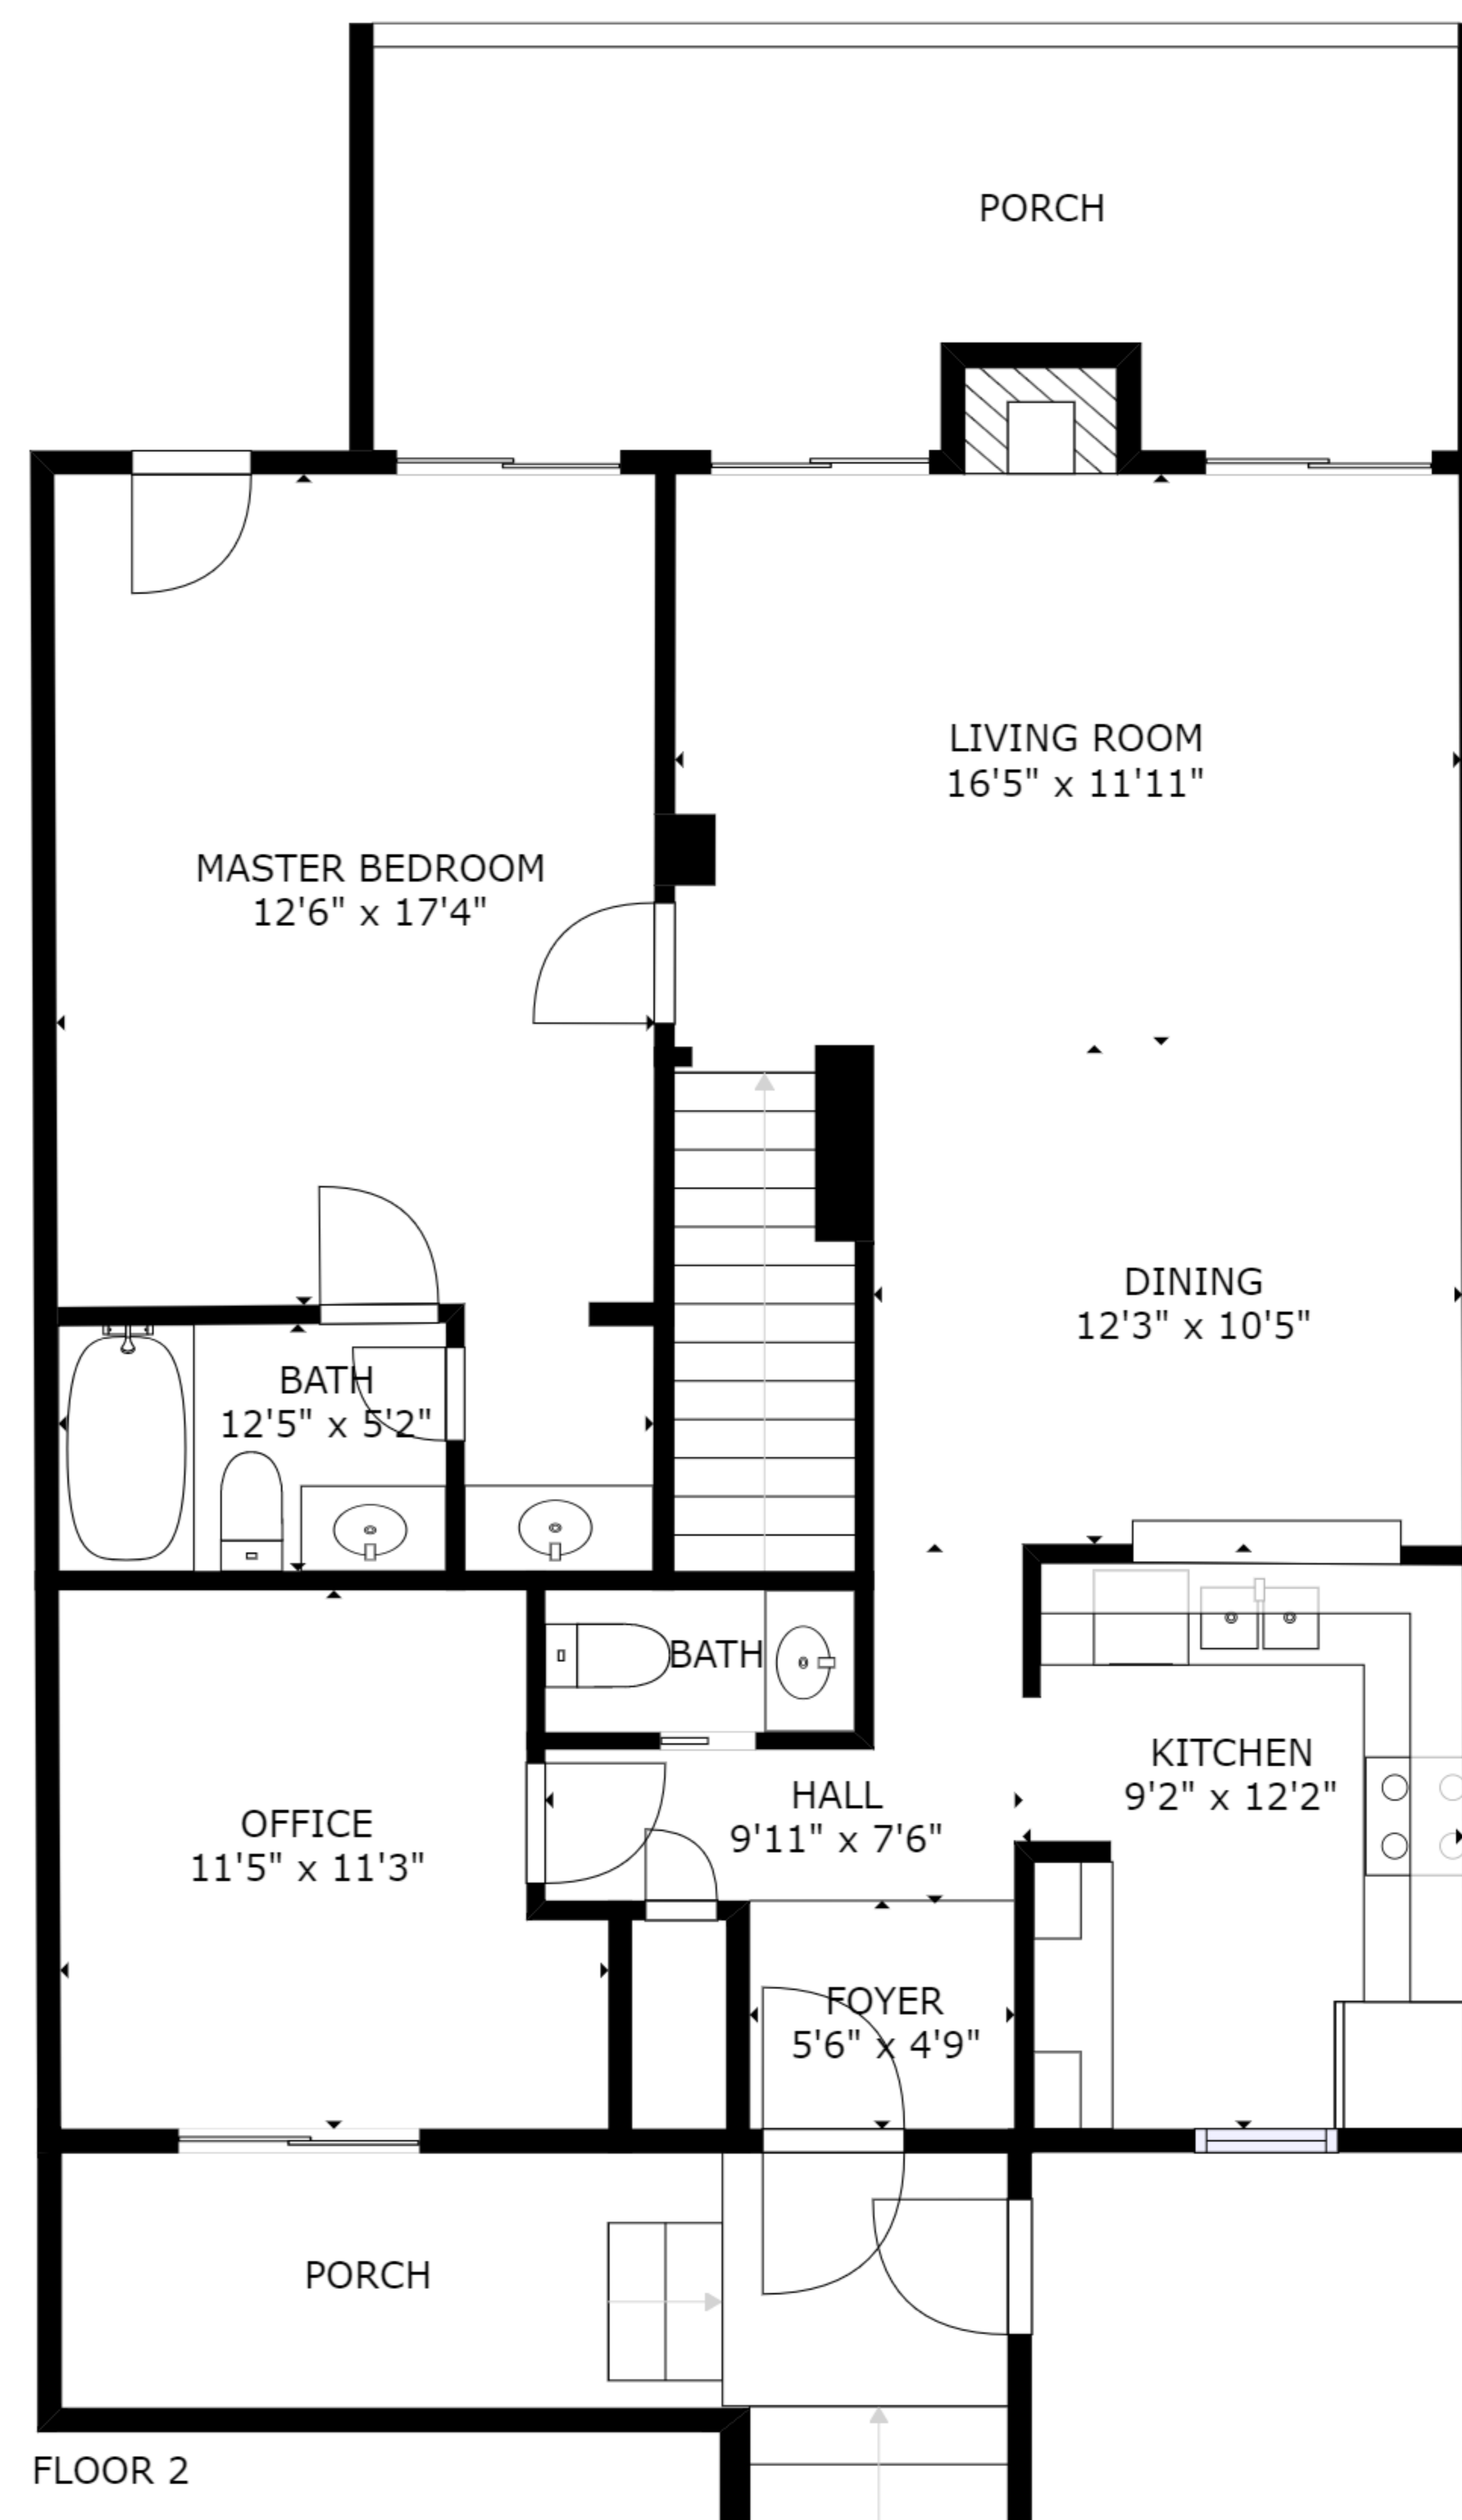

FLOOR 1

FLOOR 2

GROSS INTERNAL AREA
 FLOOR 1: 919 sq ft, FLOOR 2: 1017 sq ft
 TOTAL: 1936 sq ft
 SIZES AND DIMENSIONS ARE APPROXIMATE, ACTUAL MAY VARY.