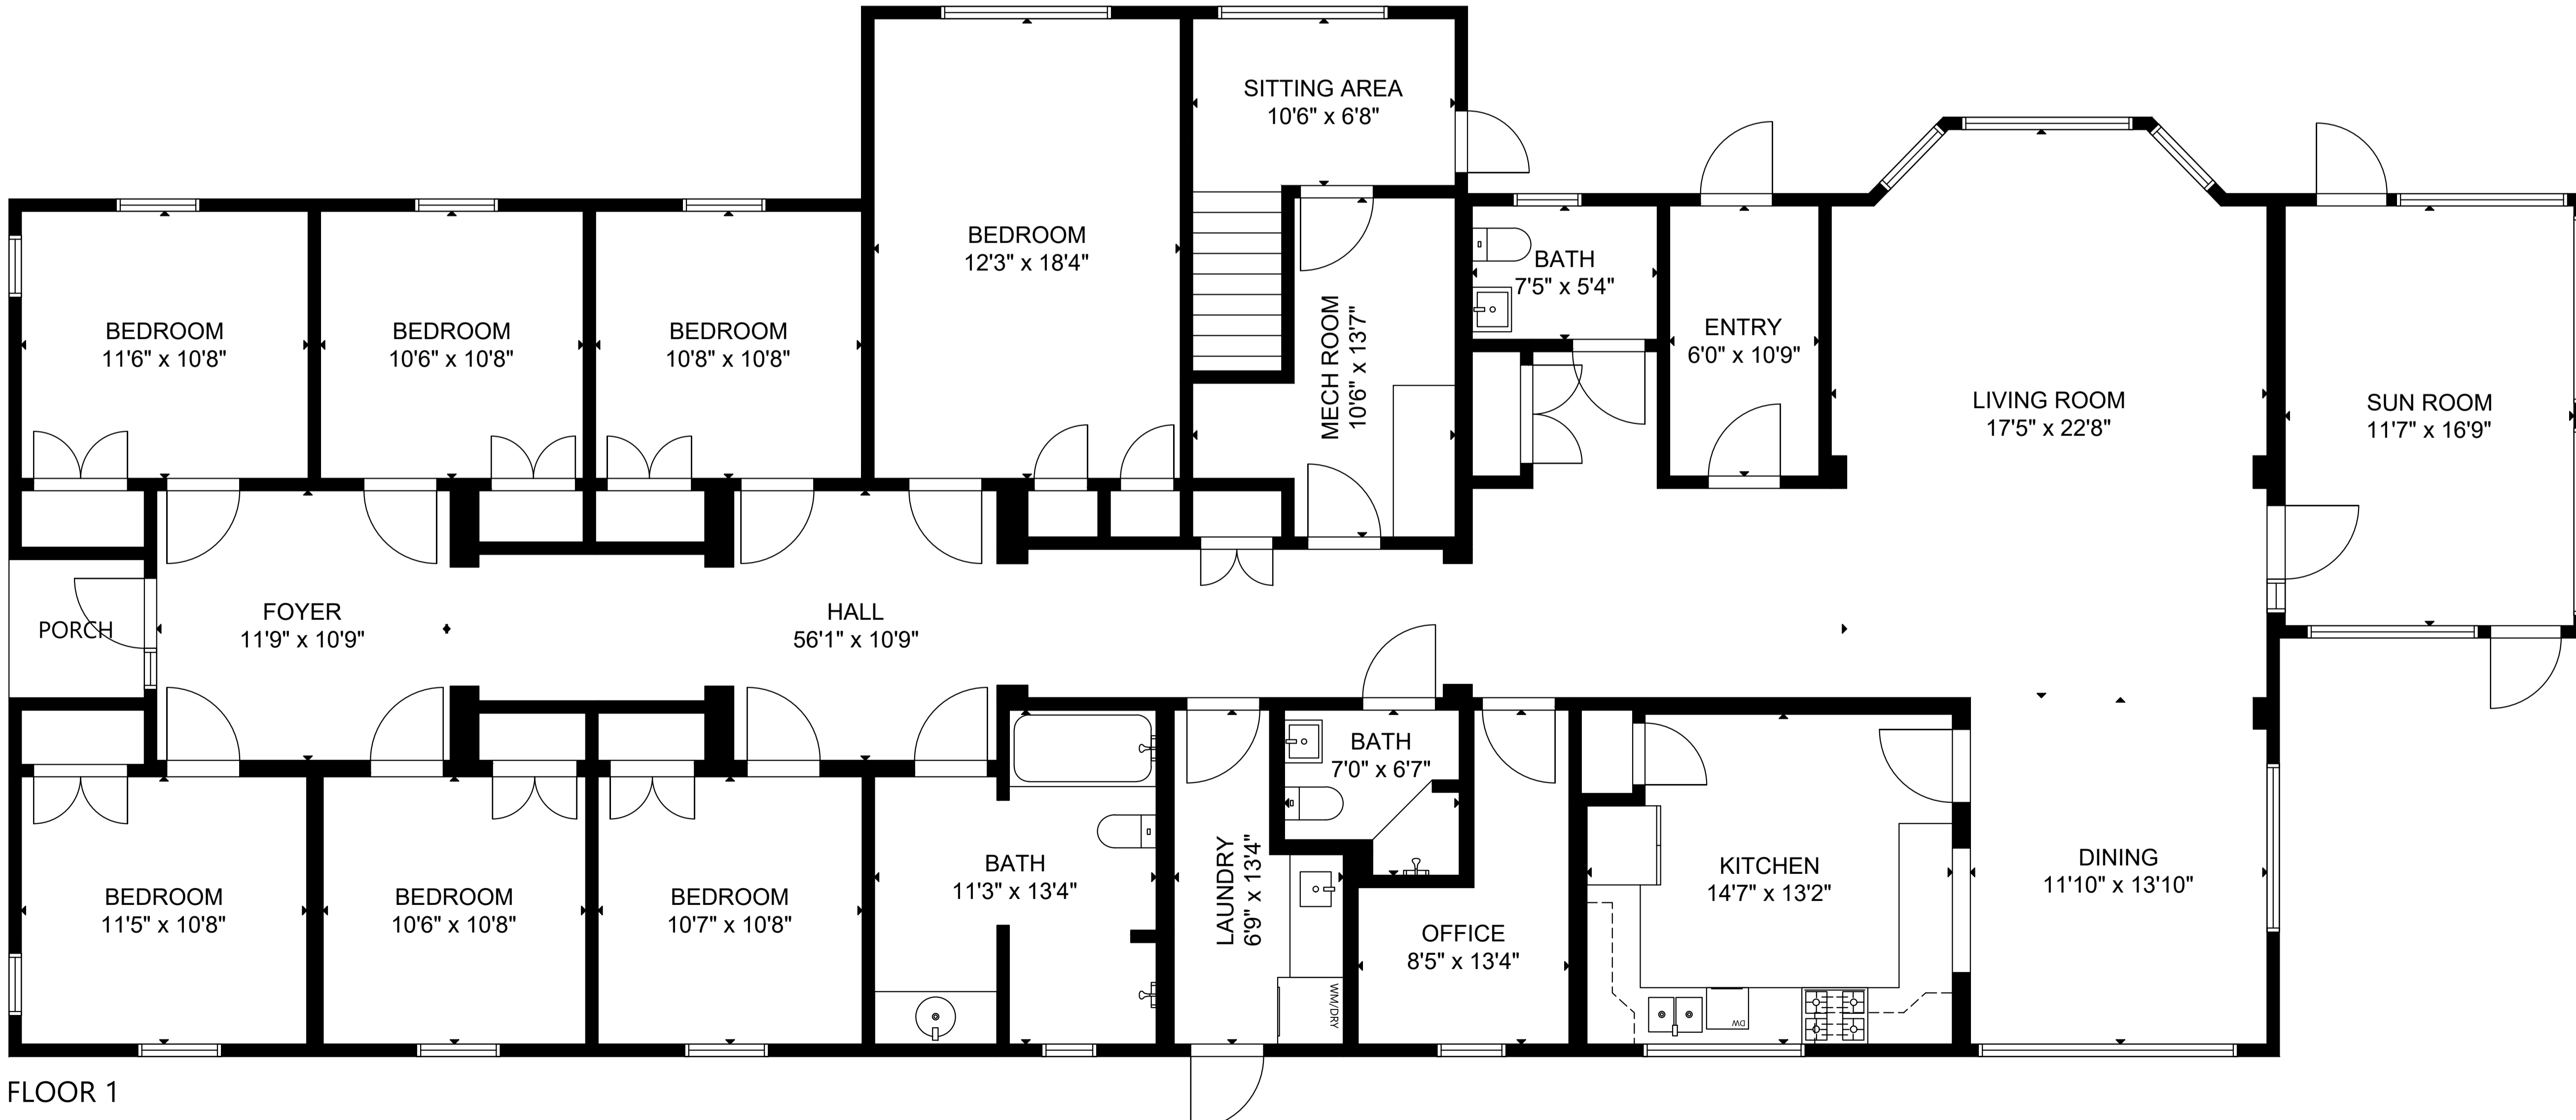

FLOOR 2

FLOOR 1

GROSS INTERNAL AREA
 TOTAL: 4,402 sq ft
 FLOOR 1: 3,375 sq ft, FLOOR 2: 1,027 sq ft
 SIZE AND DIMENSIONS ARE APPROXIMATE, ACTUAL MAY VARY.