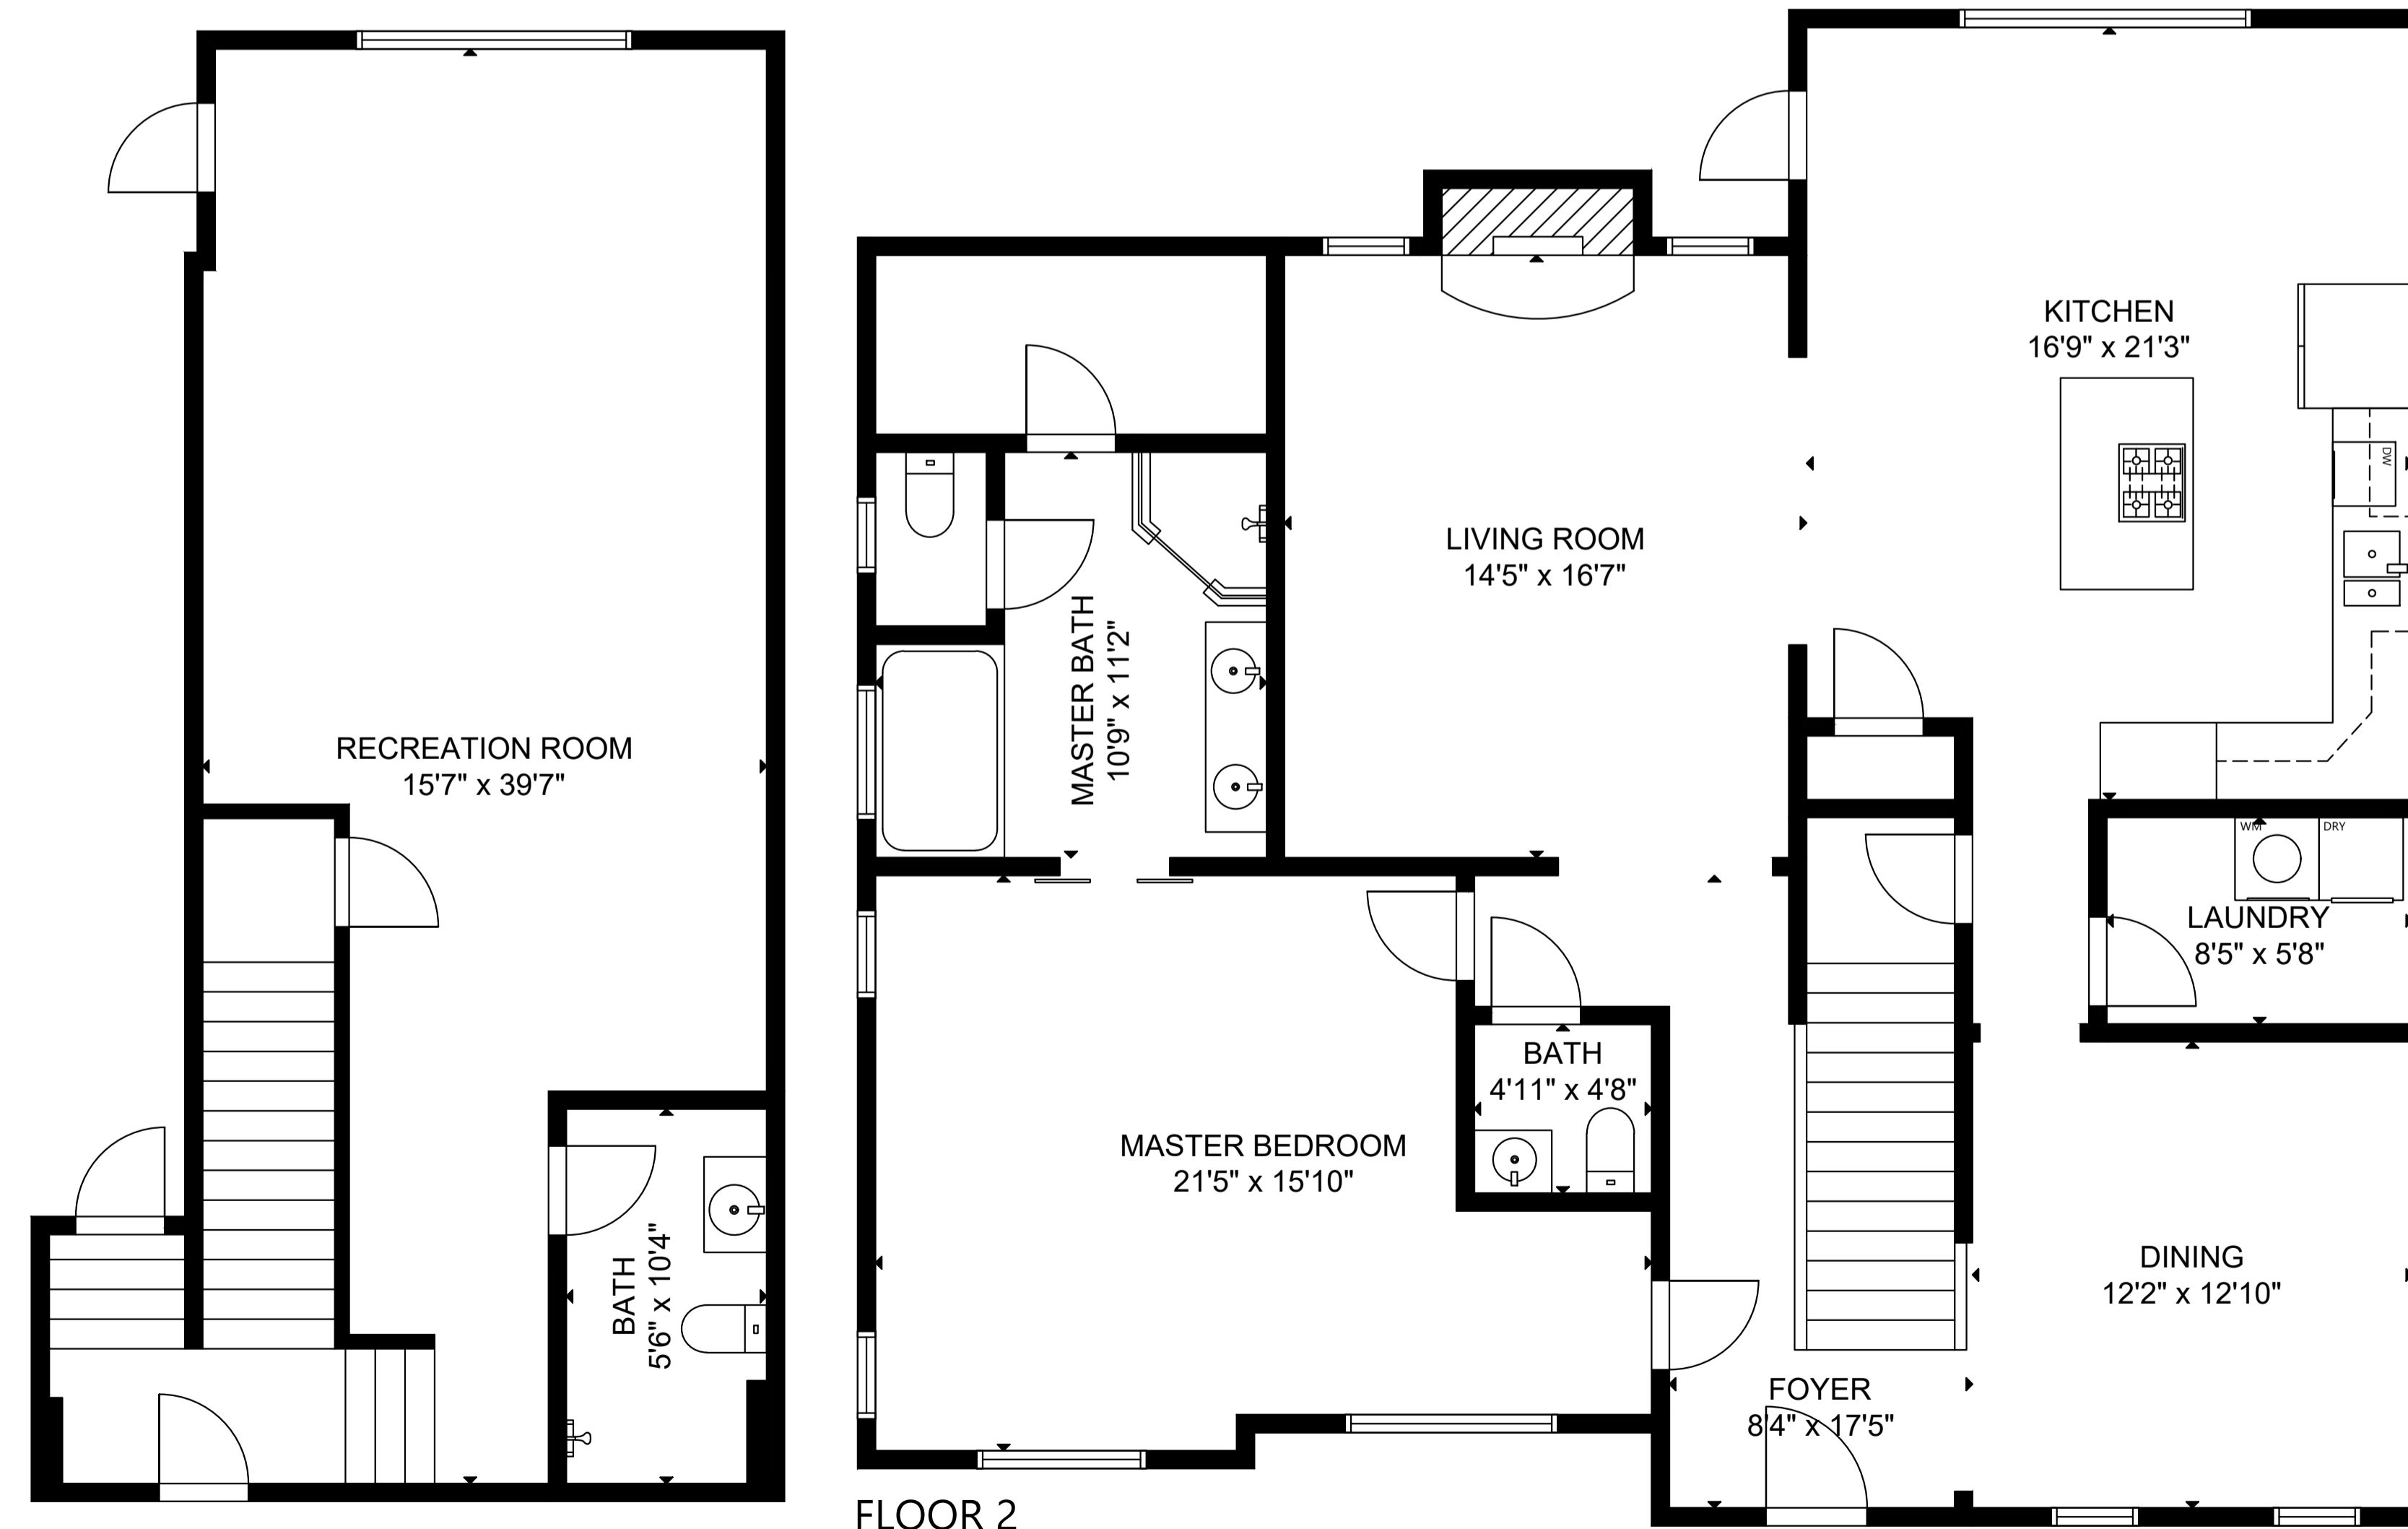

FLOOR 3

FLOOR 1

FLOOR 2

GROSS INTERNAL AREA

TOTAL: 3,160 sq ft

FLOOR 1: 643 sq ft, FLOOR 2: 1,533 sq ft

FLOOR 3: 984 sq ft

SIZE AND DIMENSIONS ARE APPROXIMATE, ACTUAL MAY VARY.